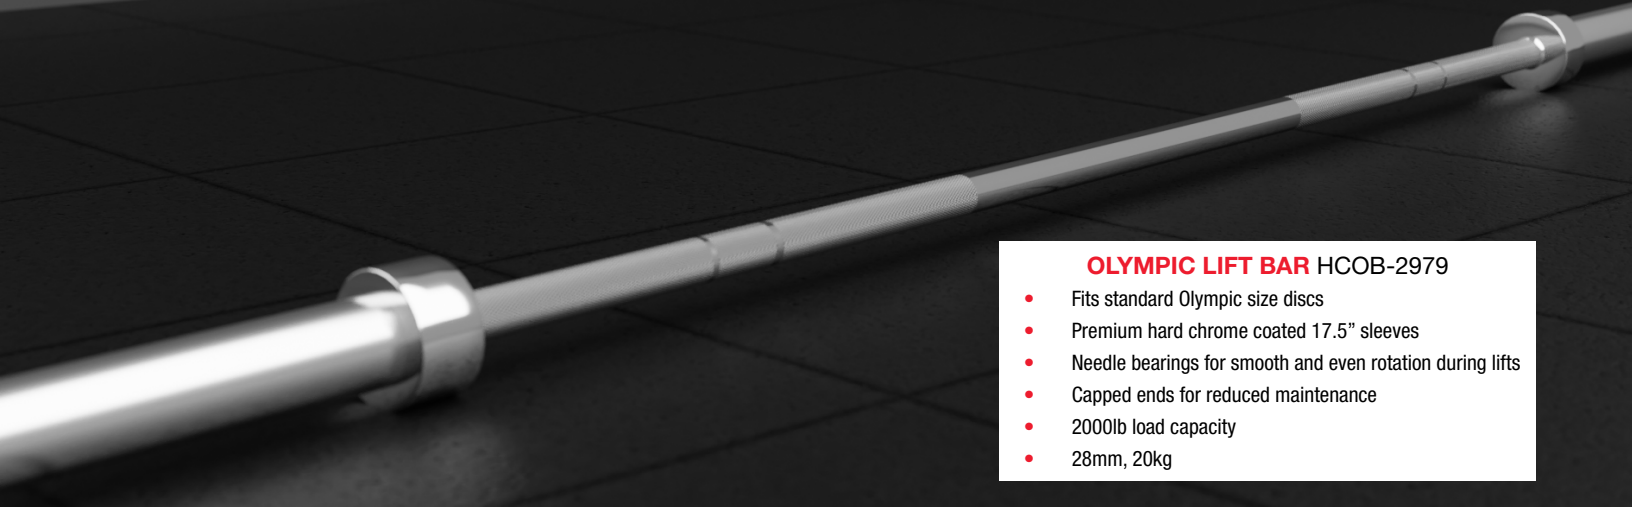

OLYMPIC LIFT BAR HCOB-2979

- Fits standard Olympic size discs
- Premium hard chrome coated 17.5" sleeves
- Needle bearings for smooth and even rotation during lifts
- Capped ends for reduced maintenance
- 2000lb load capacity
- 28mm, 20kg