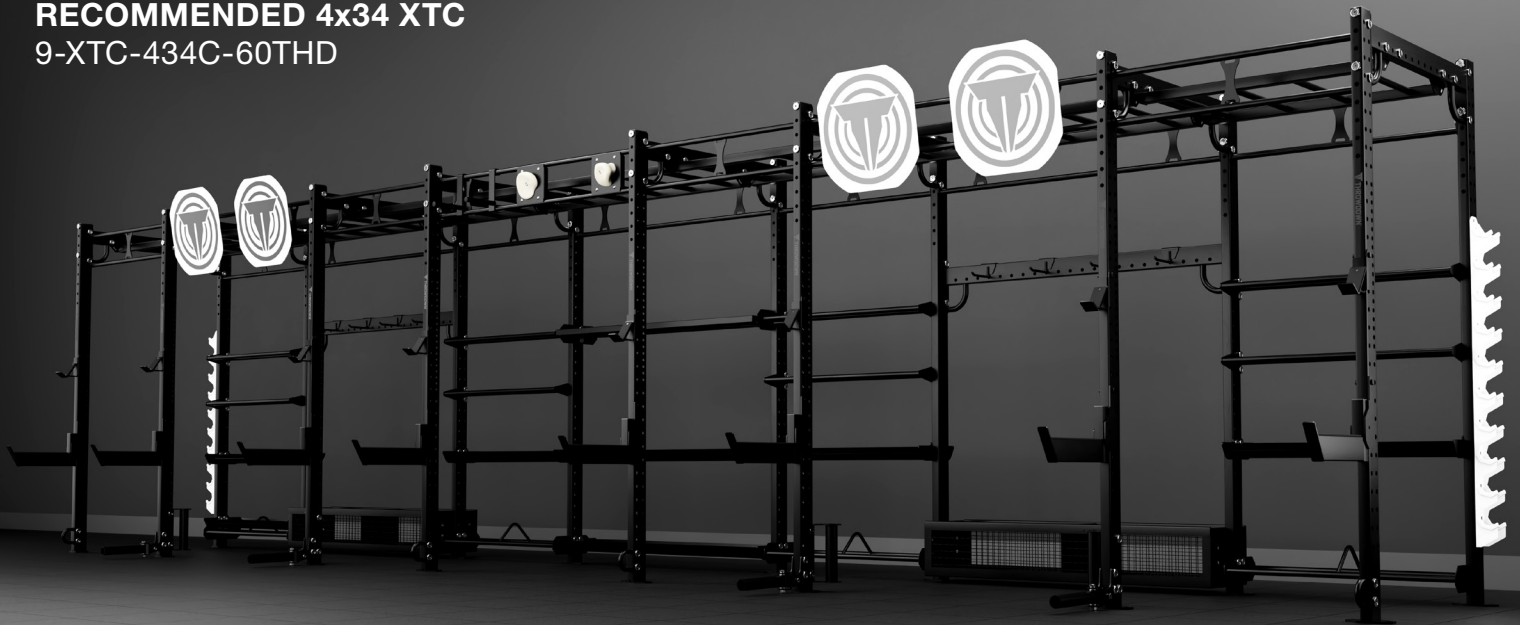

RECOMMENDED 4x34 XTC
9-XTC-434C-60THD

TARGET + DPU ADAPTER X4

BALL SHELF, 4' X8

WIDE SHELF, 4' X4

WIDE SHELF, 6' X3

PLATE STORAGE, 4' X4

STORAGE BIN, 6' X2

VERTICAL DUMBBELL RACK X2

SQUAT STATION, 4' X4

LANDMINE, RIG MOUNT X4

ROPE ANCHOR, RIG MOUNT X4

XTC CROSSMEMBER, 6' X2

STORAGE PIN X8

BAR STORAGE X4

NEUTRAL GRIP PULLUP X1

ROCK GRIP PULLUP X1