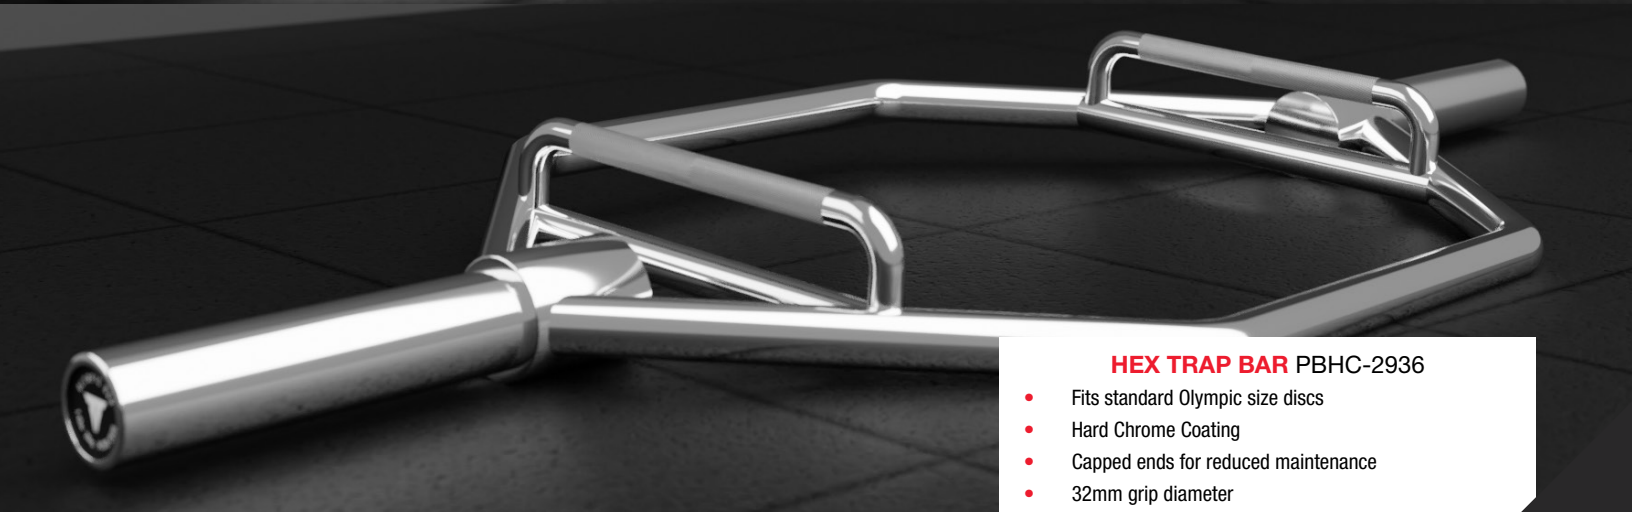

- Fits standard Olympic size discs
- Premium hard chrome coated 17.5" sleeves
- Needle bearings for smooth and even rotation during lifts
- Capped ends for reduced maintenance
- 2000lb load capacity
- 28mm, 20kg

EZ CURL BAR HCOB-2966

- Fits standard Olympic size discs
- Hard Chrome Coating
- Capped ends for reduced maintenance
- 30mm diameter

HEX TRAP BAR PBHC-2936

- Fits standard Olympic size discs
- Hard Chrome Coating
- Capped ends for reduced maintenance
- 32mm grip diameter