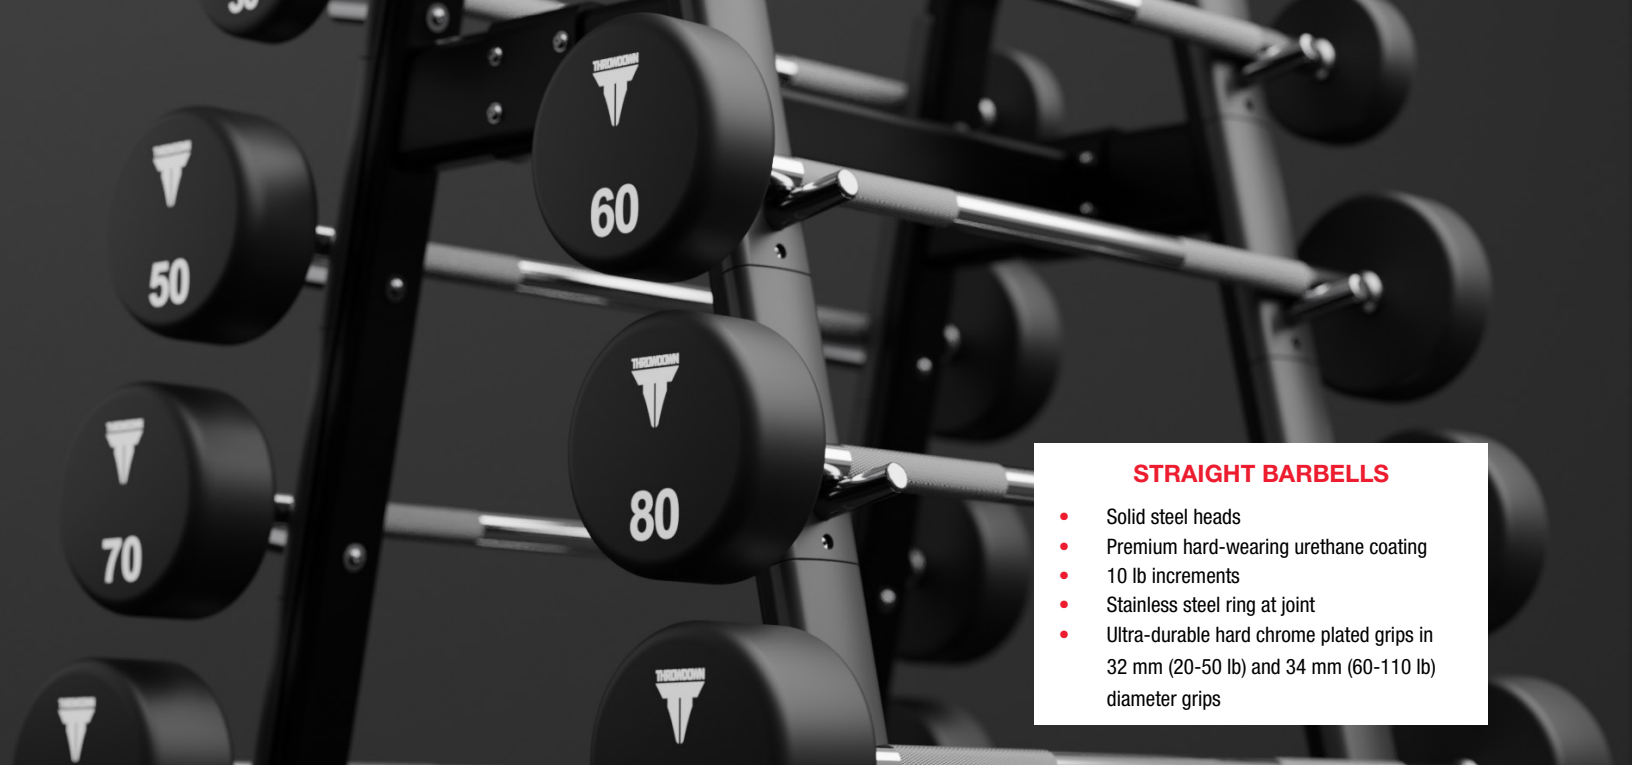

STRAIGHT BARBELLS

- Solid steel heads
- Premium hard-wearing urethane coating
- 10 lb increments
- Stainless steel ring at joint
- Ultra-durable hard chrome plated grips in 32 mm (20-50 lb) and 34 mm (60-110 lb) diameter grips