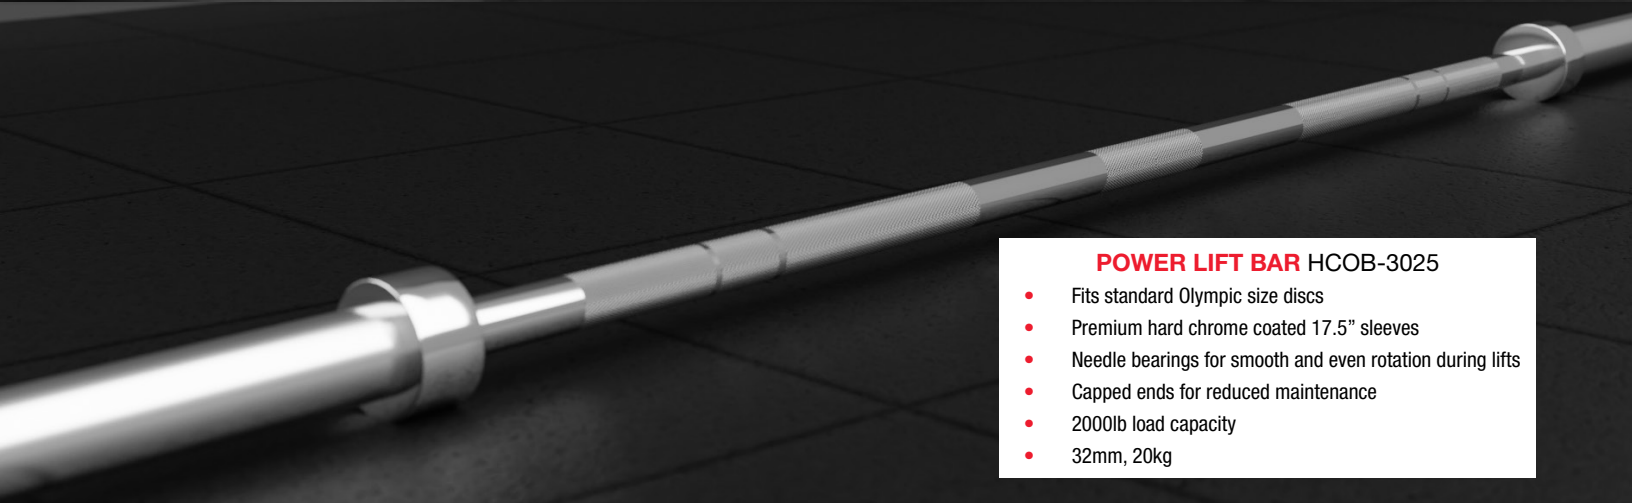

- Fits standard Olympic size discs
- Premium hard chrome coated 17.5" sleeves
- Needle bearings for smooth and even rotation during lifts
- Capped ends for reduced maintenance
- 2000lb load capacity
- 28mm, 20kg