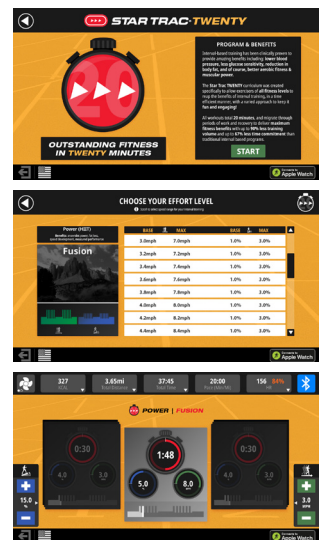

OPENHUB™ PROGRAMS

EXCLUSIVE HIIT PROGRAMS

OpenHub embedded consoles offer an exciting and innovative HIIT program developed by World Record Holder, Olympic Trials Qualifier and Master Instructor, Sonja Friend-Uhl. Interval training has been clinically proven to provide amazing benefits, such as reducing blood pressure, glucose sensitivity and body fat, while improving aerobic fitness and muscular power. A version of the program was created for each piece of cardio equipment, with time-efficient workouts that take only 20 minutes to complete and can be adjusted to work for any fitness level. Variations allow for hundreds of different workout combinations, keeping participants engaged as they progress through the ranks to higher effort levels. Get maximum benefits from your cardio workout with 90% less training volume and up to 67% less time commitment compared with other interval training protocols.

RUNTV

RunTV is an immersive fitness entertainment experience designed to help motivate you to get the most from your exercise. Gain access to a curated collection of virtual environments to run through and empowering videos to watch as you workout. Take on the Tour de France, watch videos on improving your technique, get inspired by stories of extraordinary human feats, or lose yourself in a feature film. Whatever you choose, RunTV will empower you on your journey.