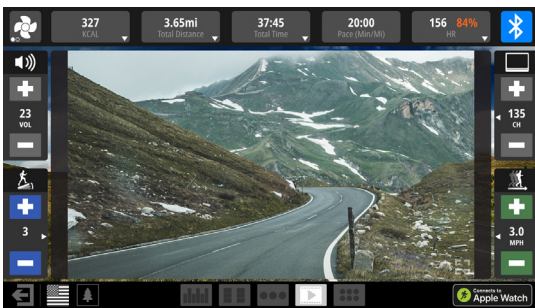

RunTV is an immersive fitness entertainment experience designed to help motivate you to get the most from your exercise. Gain access to a curated collection of virtual environments to run through and empowering videos to watch as you workout. Take on the Tour de France, watch videos on improving your technique, get inspired by stories of extraordinary human feats, or lose yourself in a feature film. Whatever you choose, RunTV will empower you on your journey.